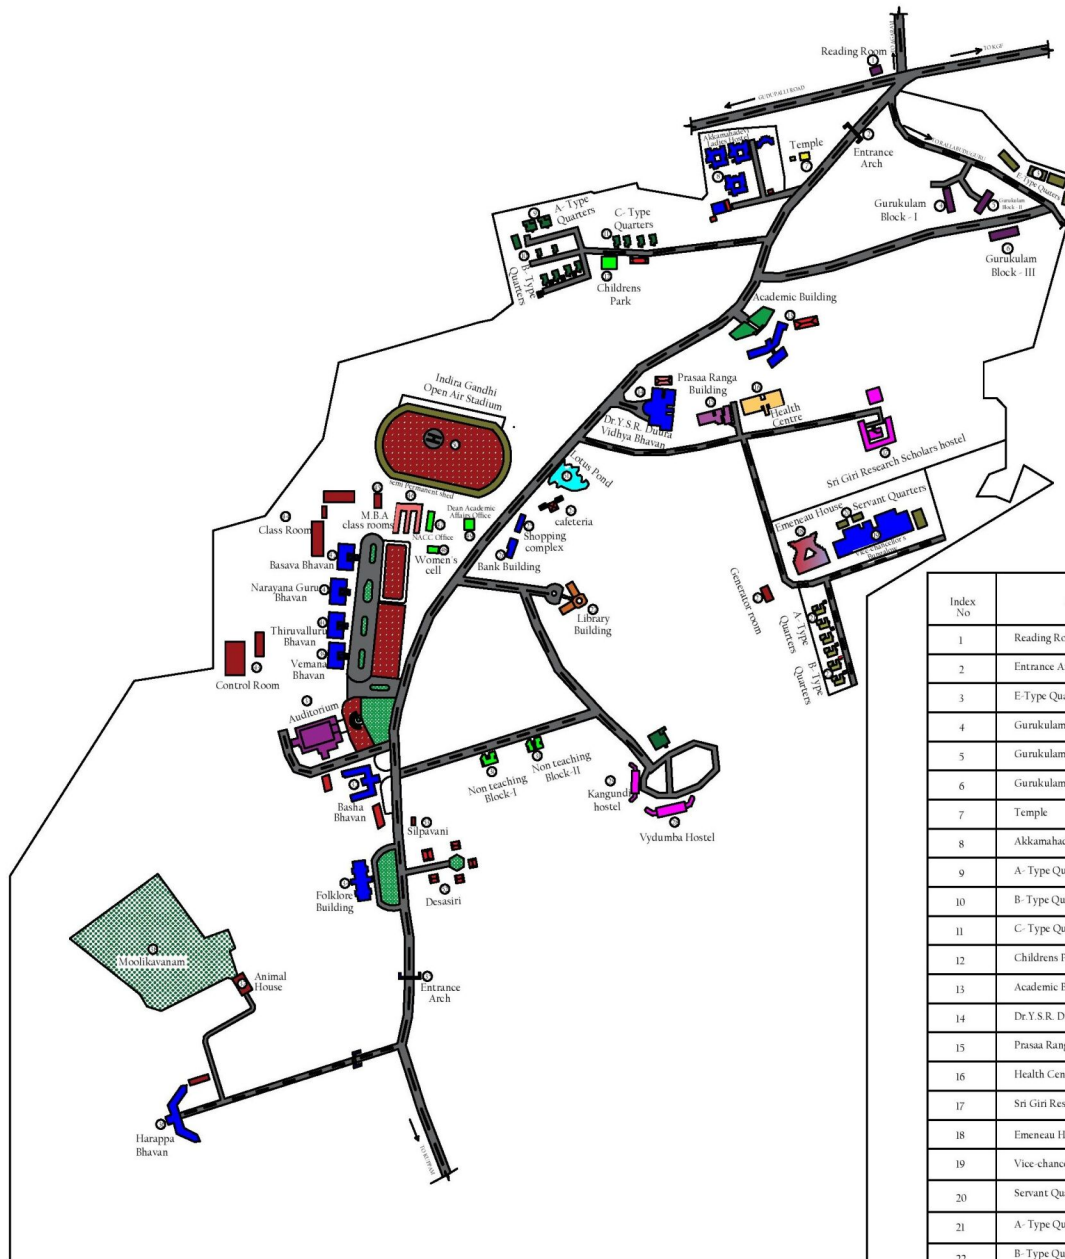

DRAVIDIAN UNIVERSITY LAYOUT

LEGENDS

| Index No | Name | Index No | Name |
|----------|-----------------------------------|----------|--------------------------------|
| 1 | Reading Room | 28 | Vyumba Hostel |
| 2 | Entrance Arch | 29 | Kangundi hostel |
| 3 | E-Type Quaters | 30 | Non teaching Block-I |
| 4 | Gurukulam Block - I | 31 | Non teaching Block-II |
| 5 | Gurukulam Block - II | 32 | Basha Bhavan |
| 6 | Gurukulam Block - III | 33 | Auditorium |
| 7 | Temple | 34 | Folklore Building |
| 8 | Akkamahadevi Ladies Hostel | 35 | Entrance Arch |
| 9 | A- Type Quarters | 36 | Harappa Bhavan |
| 10 | B- Type Quarters | 37 | Animal House |
| 11 | C- Type Quarters | 38 | Moolikavanam |
| 12 | Childrens Park | 39 | Vemana Bhavan |
| 13 | Academic Building | 40 | Thiruvalluru Bhavan |
| 14 | Dr.Y.S.R. Dura Vidhya Bhavan | 41 | Narayana Guru Bhavan |
| 15 | Prasaa Ranga Building | 42 | Basava Bhavan |
| 16 | Health Centre | 43 | Control Room |
| 17 | Sri Giri Research Scholars hostel | 44 | Class Room |
| 18 | Emeneau House | 45 | M.B.A class rooms |
| 19 | Vice-chancellor's Bungalow | 46 | semi Permanent shed |
| 20 | Servant Quarters | 47 | NACC Office |
| 21 | A- Type Quarters | 48 | Women's cell |
| 22 | B- Type Quarters | 49 | Dean Academic Affairs Office |
| 23 | Generator room | 50 | Indira Gandhi Open Air Stadium |
| 24 | cafeteria | 51 | Lotus Pond |
| 25 | Shopping complex | 52 | Desasiri |
| 26 | Bank Building | 53 | Silpavani |
| 27 | Library Building | | |